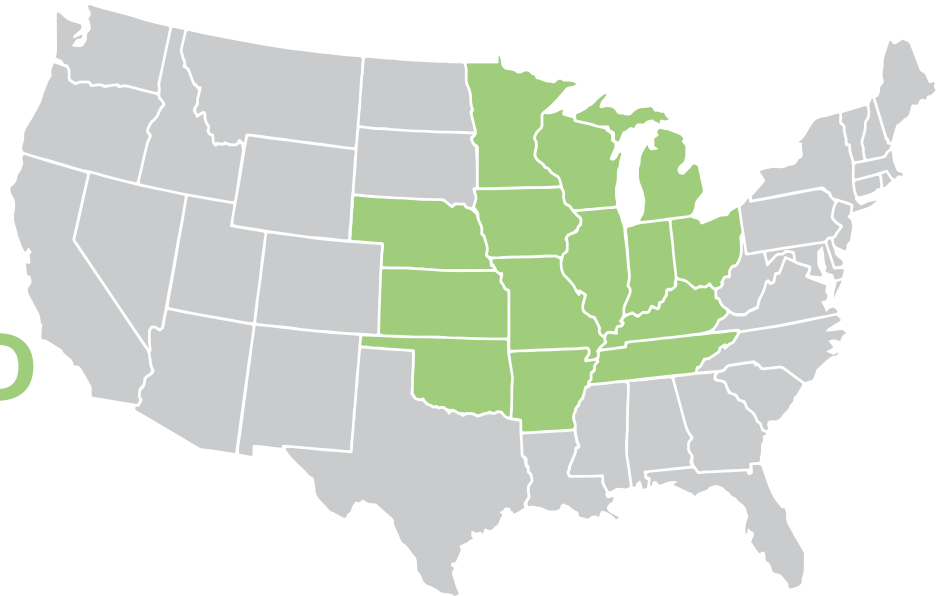

**PEOPLE
WE'VE
ASSISTED**

DISCLAIMER: No prior result in a case guarantees a future result that is the same. Each case we handle is individual with different facts and therefore every case is different. We cannot guarantee any specific result in your case.

State	City	Occupation	Disease	Amount
Arkansas	Little Rock	Insulator's Spouse	Mesothelioma	$2 M
Iowa	Sioux City	Navy	Mesothelioma	$2.2 M
Ohio	Zanesville	Power Plant Worker	Mesothelioma	$3 M
Ohio	Akron	Boilermaker	Mesothelioma	$3.2 M
Tennessee	Nashville	Navy	Mesothelioma	$2.3 M
Tennessee	Nashville	Electrician	Mesothelioma	$2.2 M
Tennessee	Nashville	Pipefitter	Mesothelioma	$3.6 M
Minnesota	Minneapolis	Pipefitter	Mesothelioma	$2.4 M
Minnesota	Minneapolis	Auto Worker	Mesothelioma	$2 M
Minnesota	Minneapolis	Painter	Mesothelioma	$3.2 M