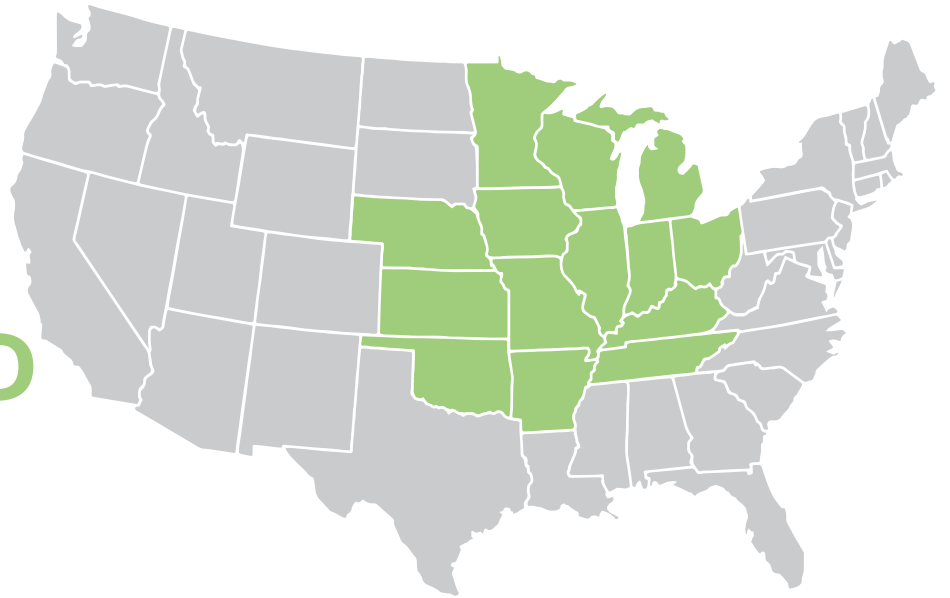

**PEOPLE
WE'VE
ASSISTED**

DISCLAIMER: No prior result in a case guarantees a future result that is the same. Each case we handle is individual with different facts and therefore every case is different. We cannot guarantee any specific result in your case.

State	City	Occupation	Disease	Amount
Missouri	St. Louis	Pipefitter	Lung Cancer	$1.2 M
Missouri	Ste. Genevieve	Quarry Worker	Mesothelioma	$1.8 M
Missouri	Scott City	Carpenter	Mesothelioma	$1.9 M
Missouri	Columbia	Plastics Worker	Mesothelioma	$5.5 M
Missouri	Kansas City	Plastic Plant Worker	Mesothelioma	$3.5 M
Missouri	St. Louis	Plastic Plant Worker	Mesothelioma	$2.7 M
Missouri	Kansas City	Insulator	Mesothelioma	$3.2 M
Missouri	St. Louis	Insulator	Mesothelioma	$6.7 M
Missouri	St. Louis	Insulator	Mesothelioma	$7.2 M
Missouri	St. Louis	Ironworker	Mesothelioma	$2.3 M
Missouri	St. Louis	Sprinklerfitter	Lung Cancer	$800k
Missouri	St. Louis	Insulator	Lung Cancer	$2.2 M
Missouri	St. Louis	Insulator	Mesothelioma	$6.1 M
Missouri	Kansas City	Electrician	Mesothelioma	$2 M
Missouri	Kansas City	Insulator	Lung Cancer	$1.1 M
Missouri/Illinois	St. Louis/Chicago	Insulator's Daughter	Mesothelioma	$2.6 M
Nebraska	Omaha	Insulator	Mesothelioma	$2.3 M
Oklahoma	Oklahoma City	Insulator	Mesothelioma	$3.8 M
Tennessee	Memphis	Insulator	Mesothelioma	$3.7 M
Tennessee	Counce	Insulator	Mesothelioma	$2.04 M
Tennessee	Nashville	Pipefitter	Mesothelioma	$2.6 M
Wisconsin	Fond du Lac	Auto Mechanic	Lung Cancer	$1.84 M
Wisconsin	Menasha	Paper Mill Maintenance	Mesothelioma	$2.09 M
Wisconsin	Mayville	Navy Machinist's Mate	Mesothelioma	$3.32 M
Wisconsin	Sturgeon Bay	HVAC	Mesothelioma	$2 M
Wisconsin	Appleton	Insulator	Lung Cancer	$805k