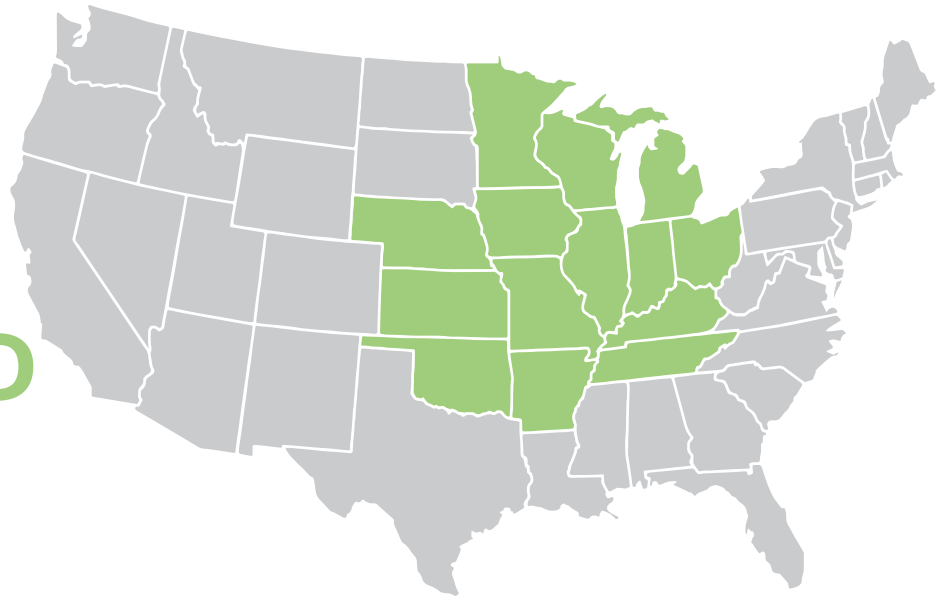

**PEOPLE
WE'VE
ASSISTED**

DISCLAIMER: No prior result in a case guarantees a future result that is the same. Each case we handle is individual with different facts and therefore every case is different. We cannot guarantee any specific result in your case.

State	City	Occupation	Disease	Amount
Arkansas	Little Rock	Insulator's Spouse	Lung Cancer	$1.25 M
Arkansas	Turrell	Insulator	Mesothelioma	$2.8 M
Illinois	Granite City	Insulator	Lung Cancer	$1.7 M
Illinois	Marion	Plumber	Mesothelioma	$2.8 M
Illinois	Alton	Insulator	Lung Cancer	$1.2 M
Illinois	Decatur	Insulator	Lung Cancer	$1.3 M
Indiana	Evansville	Insulator	Mesothelioma	$4 M
Indiana	Lafayette	Navy Electrician's Mate	Mesothelioma	$2 M
Iowa	Clinton	Plant Maintenance	Mesothelioma	$2.4 M
Iowa	Ames	Sheet Metal Worker	Mesothelioma	$3.4 M
Iowa	Ida Grove	Boatswain	Mesothelioma	$2.08 M
Kansas	Wichita	Insulator	Mesothelioma	$2.1 M
Kansas	Paola	Pipefitter	Mesothelioma	$4.3 M
Kansas	Salina	Finish Carpenter	Mesothelioma	$2.66 M
Kansas	Overland Park	Navy Machinist's Mate	Mesothelioma	$3.19 M
Kentucky	Bowling Green	Plastic Plant Worker	Mesothelioma	$3.7 M
Kentucky	Paducah	Carpenter	Mesothelioma	$1.7 M
Kentucky	Paducah	Electrician	Mesothelioma	$4.6 M
Kentucky	Owensboro	Insulator	Mesothelioma	$4 M
Michigan	Alpena	Great Lakes Merchant Marine	Mesothelioma	$2.95 M
Michigan	Muskegon	Electrician	Mesothelioma	$2.14 M
Michigan	Escanaba	Pipefitter	Mesothelioma	$2.9 M
Michigan	Detroit	Carpenter	Mesothelioma	$2.04 M
Missouri	St. Louis	Plumber	Mesothelioma	$1.1 M
Missouri	St. Louis	Insulator	Lung Cancer	$2 M
Missouri	St. Louis	Sheet Metal Worker	Lung Cancer	$1 M
Missouri	St. Louis	Electrician	Lung Cancer	$1.7 M